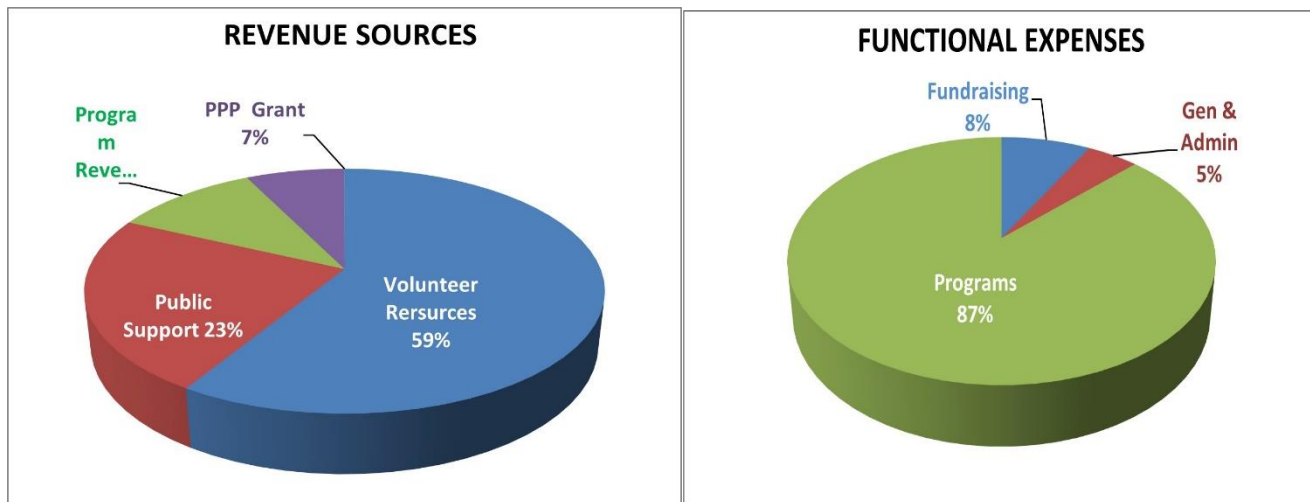

CAREER ASSESSMENT WORKSHOPS

CTC offers clients the opportunity to gain greater awareness through small-group, in-person workshops: Strong Interest Inventory, the EQI 2.0 Assessment and StrengthsFinder 2.0.

Financials

Revenue

Volunteer Resources	\$469,500	59%
Public Support	\$185,305	23%
Program Revenue	\$85,726	11%
Paycheck Protection Grant	\$58,213	7%
Investment Income	\$244	0%
Total Revenue	\$798,988	100%