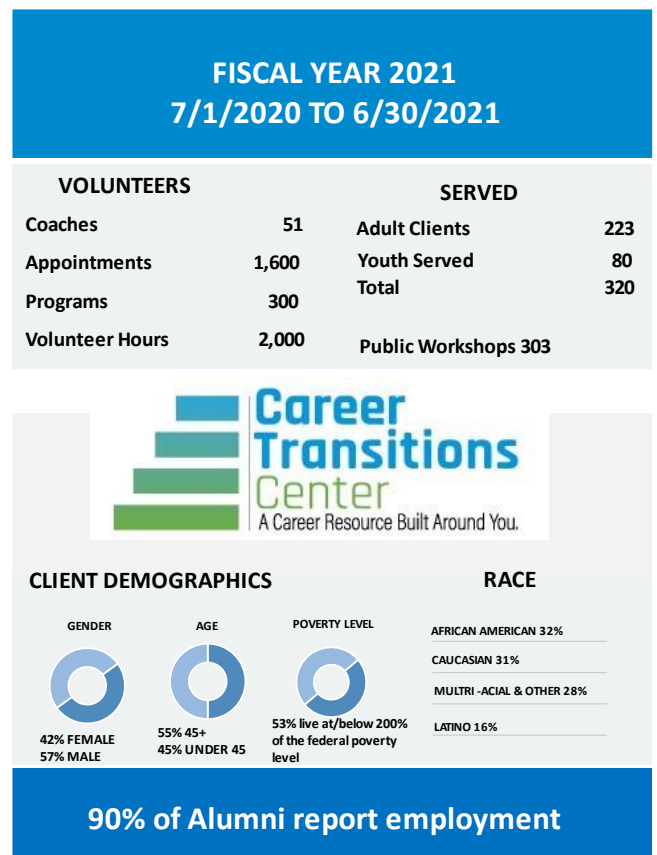

Clients receive 12 weeks of one-on-one coaching (virtual and in person), access to more than 20 employment programs a month, weekly peer groups, access to CTC's alumni network and other career resources. Clients can access CTC wherever they live or work. More than 50 coaches volunteer their time to help clients determine their career direction & search strategies.

BUILDING SKILLS WORKSHOPS

These in-person small group seminars are facilitated by CTC Coaches. Featured topics include: *Know Yourself and Where You Are Going; Present Your Best Self in Writing, Networking: An Essential Tool for Career and Life; and Awesome Interviewing and Negotiating.*

PEER GROUPS

Peer Groups are weekly interactive sessions led by a coach that facilitate job search progress with an emphasis on initiative and accountability. Clients share ideas and leads, celebrate successes, and help one another sustain momentum

CAREER ASSESSMENT WORKSHOPS

CTC offers clients the opportunity to gain greater awareness through small-group, in-person workshops: Strong Interest Inventory, the EQI 2.0 Assessment and StrengthsFinder 2.0.

WORKPLACE SOLUTIONS

CTC provides affordable and effective outplacement for employers to ensure that their discharged employees find their next opportunity in the shortest time possible. CTC also provides professional development programming on team building and leadership development.